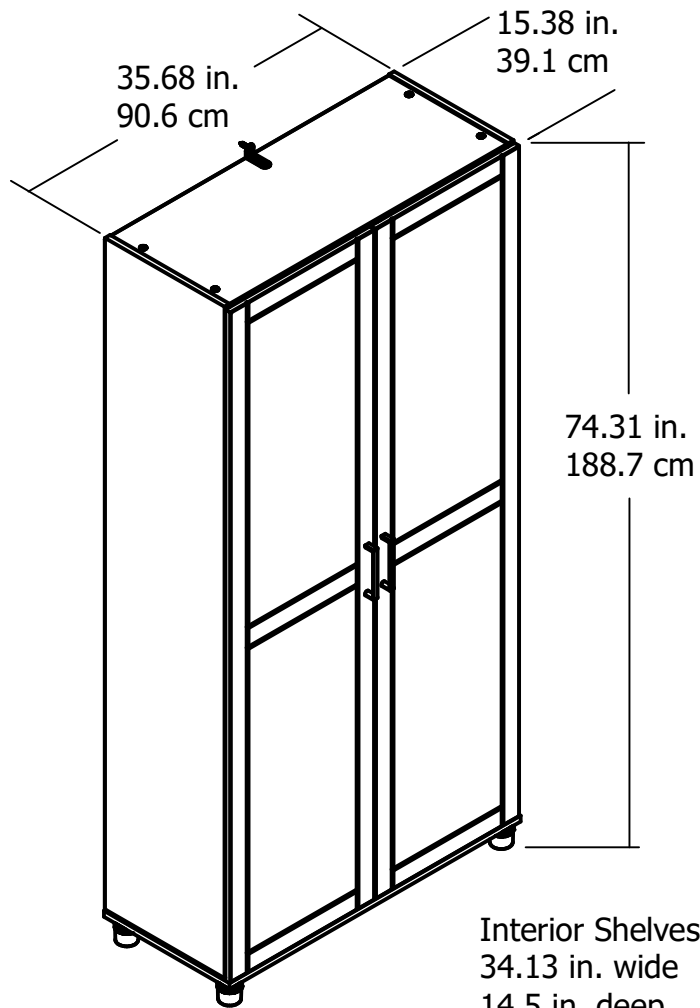

# 7922403COM - 36 in.Storage Cabinet

Finish: (403) Glacier White/(15) White Stipple

Interior Shelves (5):  
34.13 in. wide  
14.5 in. deep

Overall Product Size:  
74.31in.H x 35.68 in.W x 15.38 in.D  
188.7cmH x 90.6cmW x 39.1cmD

Wood Breakdown: 98%  
Total storage: 20.12 cubic feet

Unit Weight: 136 lbs. (61.7 kg)