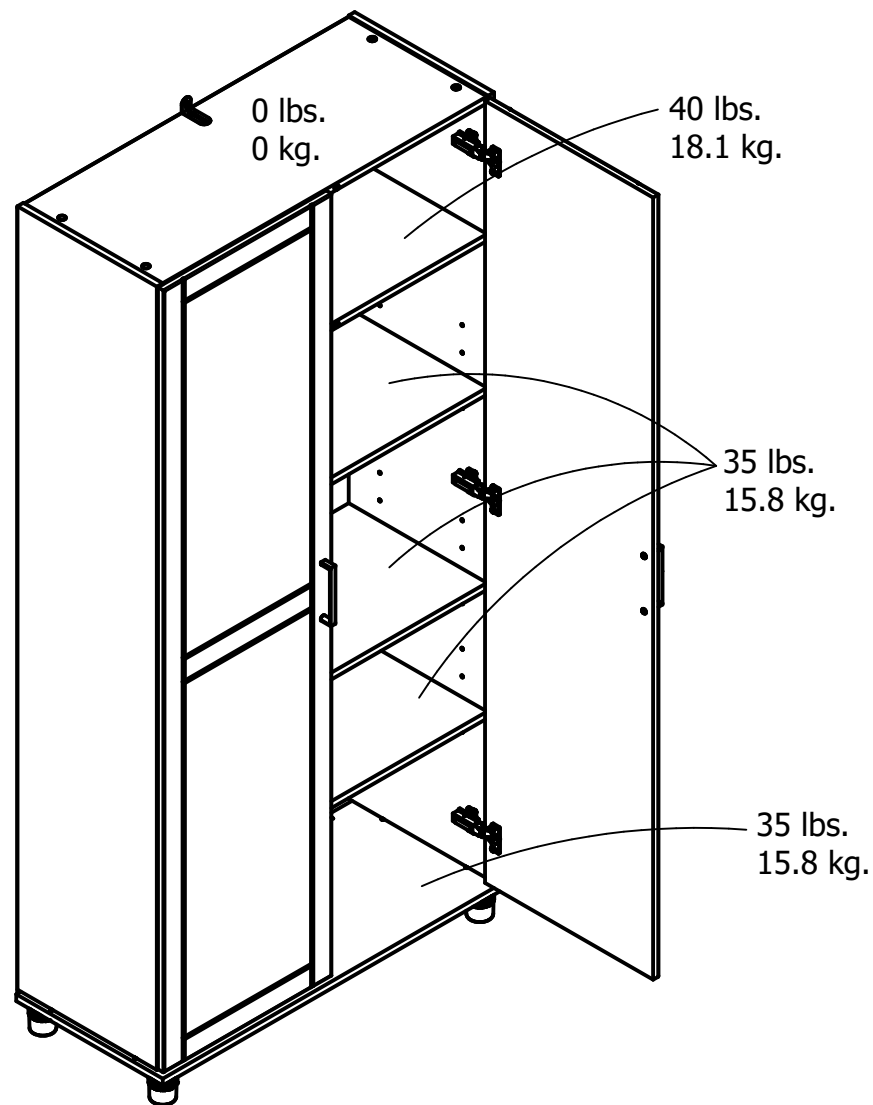

# 7922403COM - 36 in.Storage Cabinet

Finish: (403) Glacier White/(15) White Stipple

Interior Shelves (5):  
34.13 in. wide  
14.5 in. deep

Overall Product Size:  
74.31in.H x 35.68 in.W x 15.38 in.D  
188.7cmH x 90.6cmW x 39.1cmD

Wood Breakdown: 98%  
Total storage: 20.12 cubic feet

Unit Weight: 136 lbs. (61.7 kg)